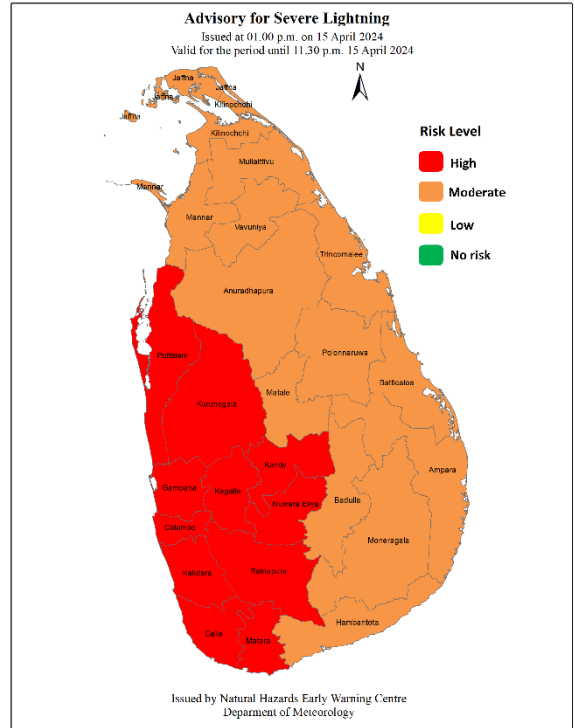

කාලගුණ විද්‍යා දෙපාර්තමේන්තුව
வளிமண்டலவியல் திணைக்களம்
Department of Meteorology

TP : 011 2686686
Fax : 011 2691443
E-mail : metnmc@gmail.com
Web : www.meteo.gov.lk

Bulletin No: 05

WW/T/24/04/15/01

COLOR: **Amber**

Advisory for Severe Lightning

Issued by the natural hazards early warning center

Issued at 01.00 p.m. 15 April 2024 for the period until 11.30 p.m. 15 April 2024

PLEASE BE AWARE:

Thundershowers accompanied by severe lightning are likely to occur at several places in Western, Sabaragamuwa and North-western provinces and in Galle, Matara, Kandy and Nuwara-Eliya districts.

There may be temporary localized strong winds during thundershowers. General public is kindly requested to take adequate precautions to minimize damages caused by lightning activity.

ACTION REQUIRED:

The Department of Meteorology advises that people should:

- Seek shelter, preferably indoors and never under trees.
- Avoid open areas such as paddy fields, tea plantations and open water bodies during thunderstorms.
- Avoid using wired telephones and connected electric appliances during thunderstorms.
- Avoid using open vehicles, such as bicycles, tractors and boats etc.
- Beware of fallen trees and power lines.
- For emergency assistance contact the local disaster management authorities.

Color: -Red
Warning (Take action)

Color: -Amber
Advisory (Be prepared)

Color: -Green
Threat is over

Spatial rainfall distribution: Isolated: <25%, A few: 26-50%, Many: 51-75%, Most: 76-100%
Rainfall amount (mm): Fairly Heavy rain: 50 -100, Heavy rain: 100 – 150, Very heavy rain: 150 or more.